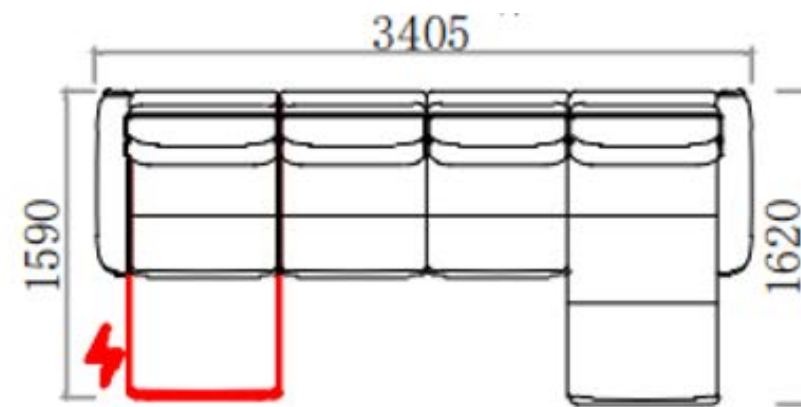

Model: D2118

One Motor Reclining / Modular Seating System / Great Body Posture

Power Reclining Seat A: 1690 x 970 x 980 (mm)
Sectional B Chaise : 955 x 1610 x 980 (mm)
Armless: 760 x 960 x 980 (mm)