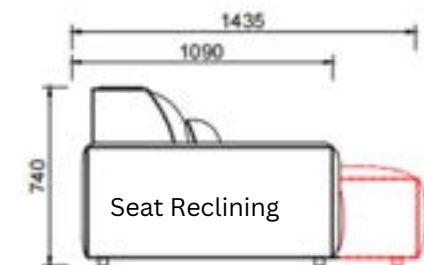

Model: AW2301-D

Material : Full Leather / Half Leather

3A with Wider ARM Lifting Backrest) : 1190 x 1090 x 740 (mm)

3A Slim ARM (Lifting Backrest) : 1010 x 1090 x 740 (mm)

Armless Lifting Backrest : 820 x 1090 x 740 (mm)

Console : 410 x 1025 x 525 (mm)

3B Slim ARM (Lifting Backrest): 1010 x 1090 x 740 (mm)

3B Slim ARM (sliding seats): 1010 x 1090 x 740 (mm)

3B Wider ARM (Lifting Backrest) : 1190 x 1090 x 740 (mm)

3B Wider ARM (sliding seats) : 1190 x 1090 x 740 (mm)