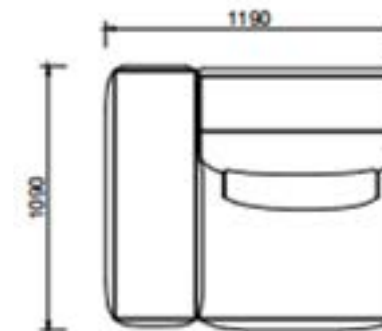

Model: AW2301-D

Material : Full Leather / Half Leather

3A with Wider ARM Lifting Backrest) : 1190 x 1090 x 740 (mm)

3A Slim ARM (Lifting Backrest) : 1010 x 1090 x 740 (mm)

Armless Lifting Backrest : 820 x 1090 x 740 (mm)

Console : 410 x 1025 x 525 (mm)

3B Slim ARM (Lifting Backrest): 1010 x 1090 x 740 (mm)

3B Slim ARM (sliding seats): 1010 x 1090 x 740 (mm)

3B Wider ARM (Lifting Backrest) : 1190 x 1090 x 740 (mm)

3B Wider ARM (sliding seats) : 1190 x 1090 x 740 (mm)