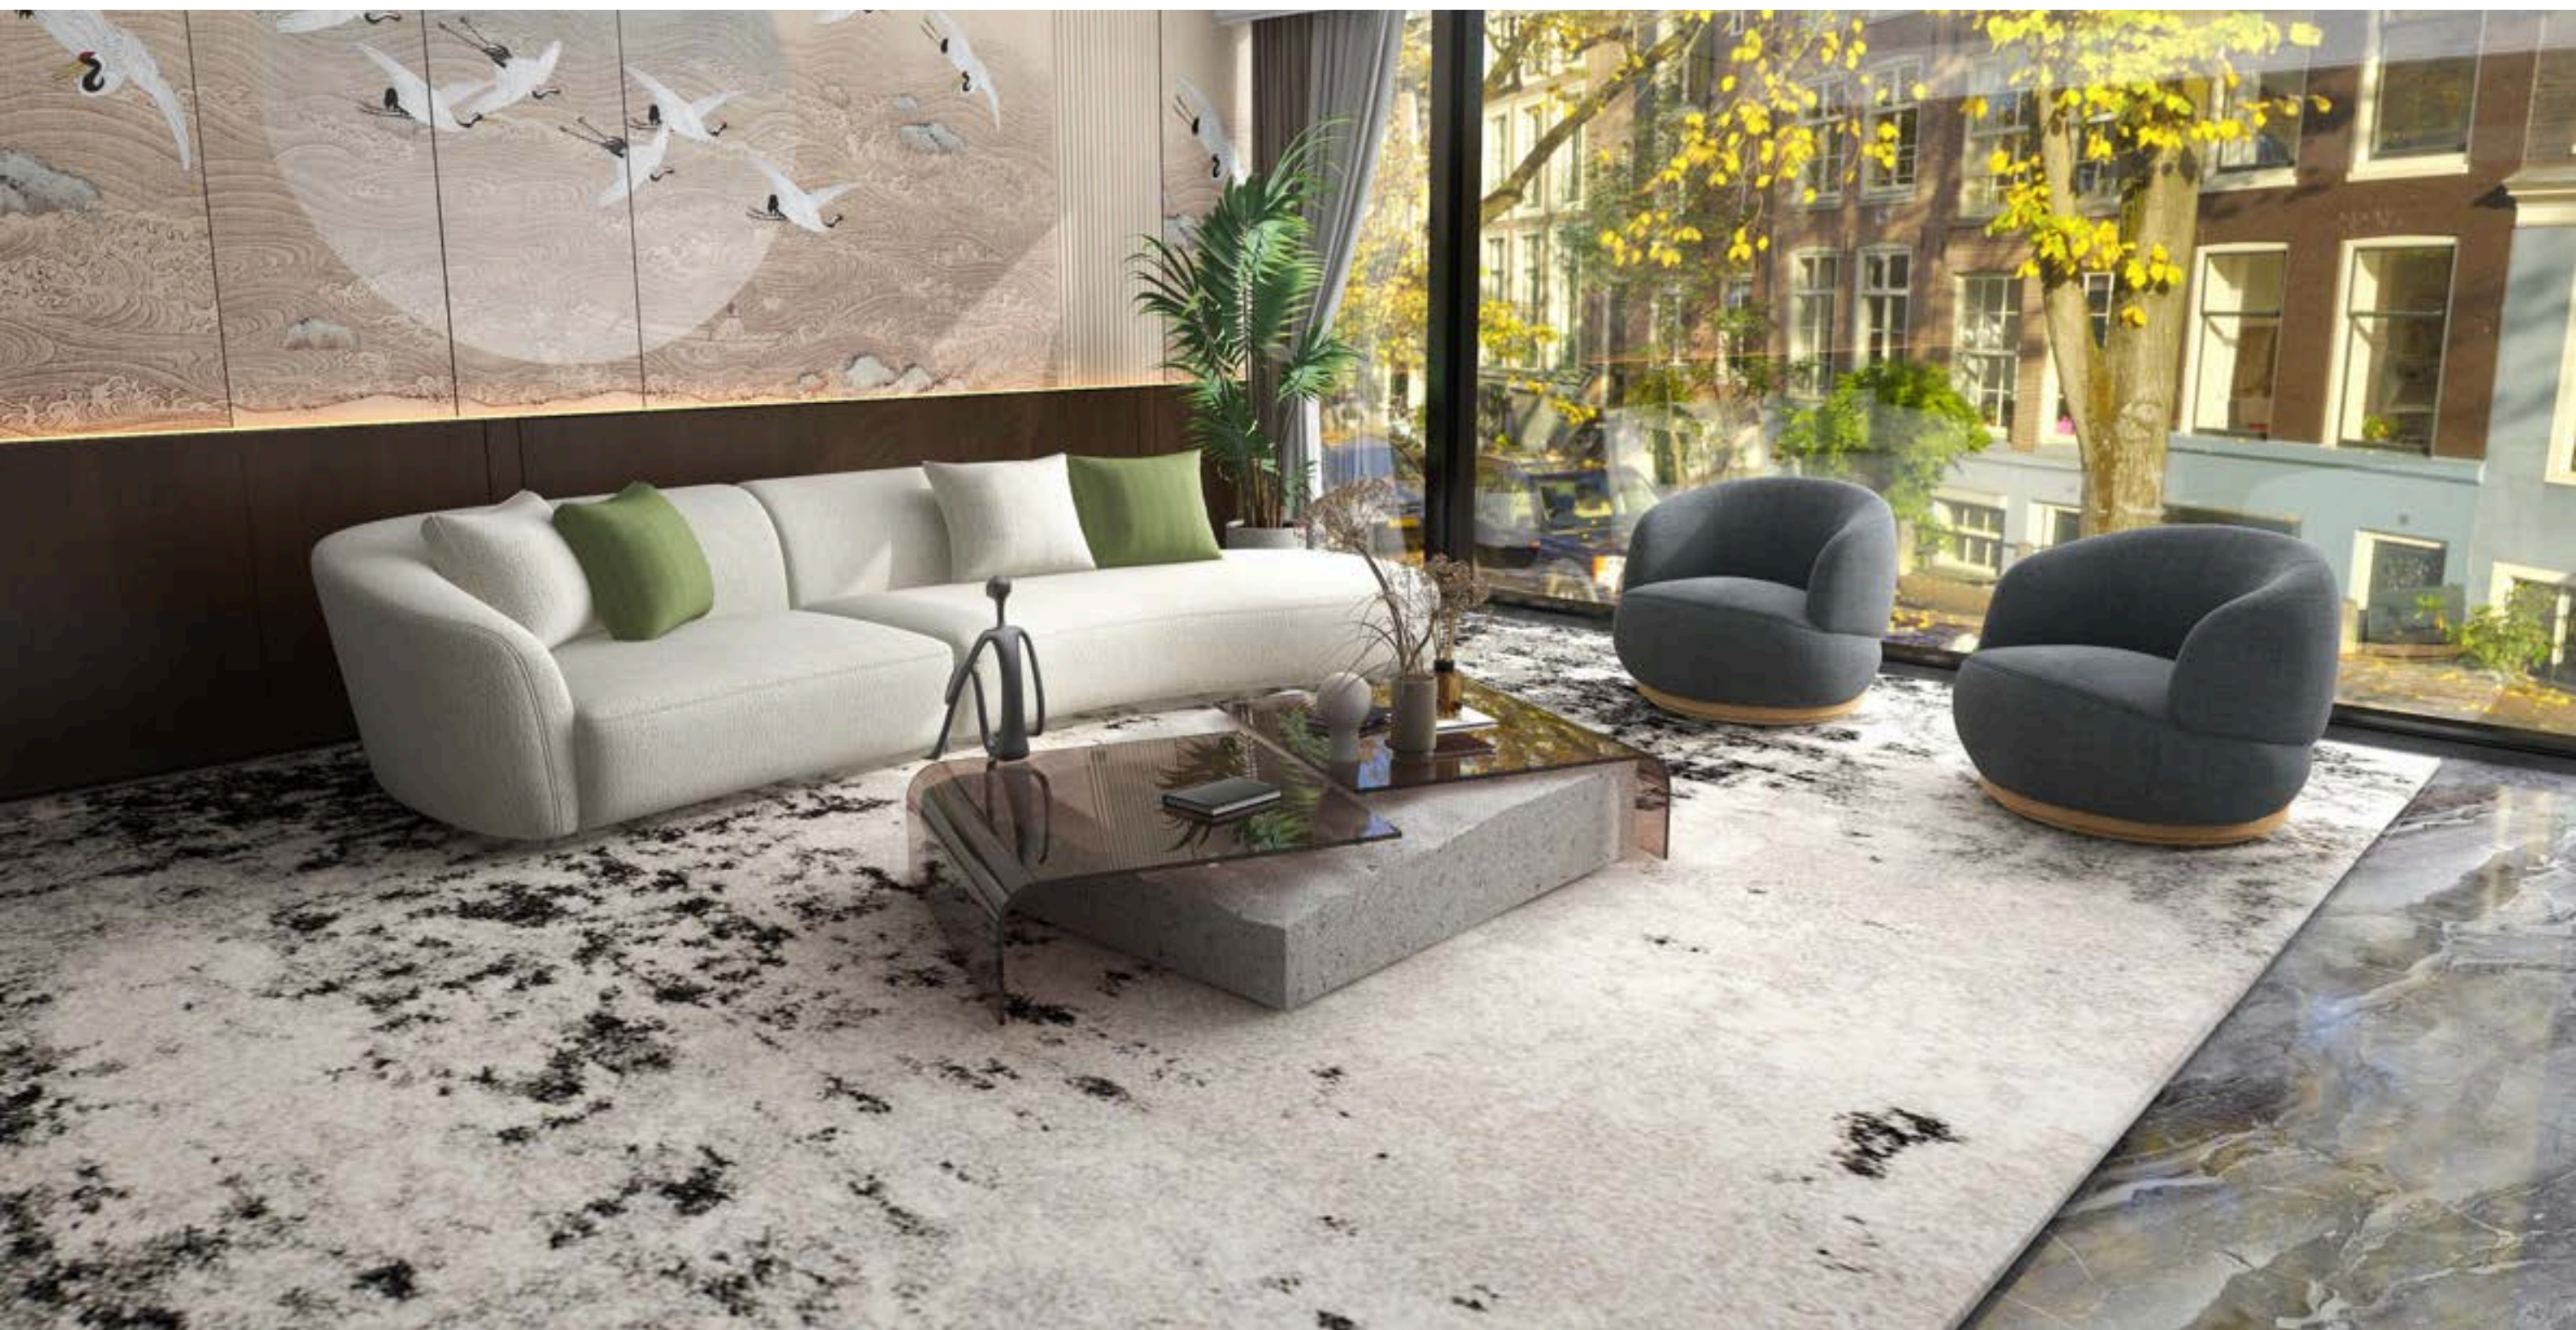

Model: AW2310-D

2 Motor Lounge Recliner | Adjustable Head Rest | Storage On Both Side Arms

Material Options: Full Leather | Half Leather | PU

3 Seater : 2850 x 1030 x 800 (mm)
2 Seater : 2000 x 1030 x 800 (mm)
Arm Chair : NA x NA x NA