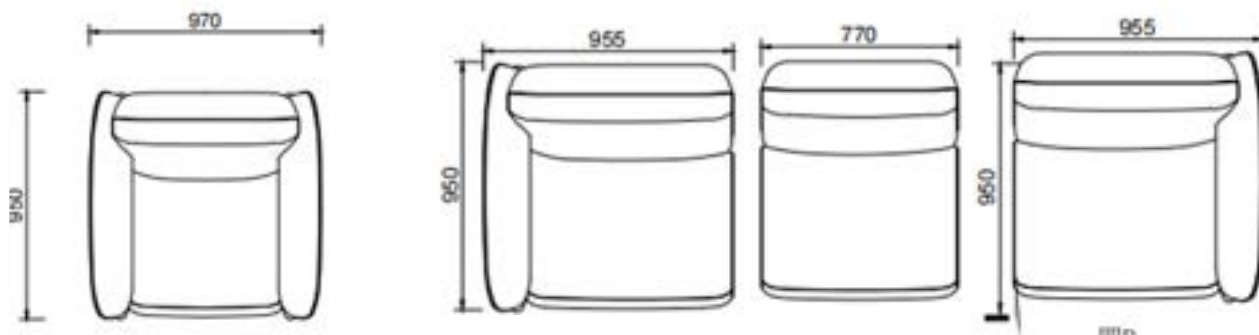

Model: AW2209

2 Motor Reclining / Zero Distance From Wall / Modular System

Material Options: Leather / Half Leather

Section A : 970 x 950 x 980 (mm)
Sectional B : 955 x 950 x 980 (mm)
Armless: 770 x 935 x 980 (mm)
Arm Chair : 970 x 950 x 980 (mm)