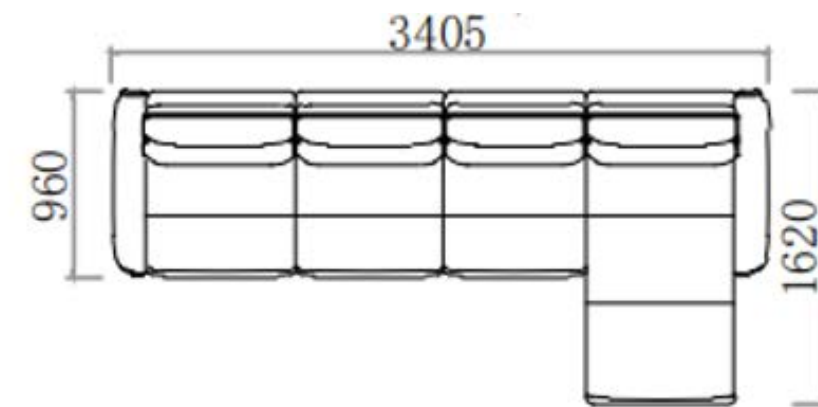

Model: D2118

One Motor Reclining / Modular Seating System / Great Body Posture

Power Reclining Seat A: 1690 x 970 x 980 (mm)
Sectional B Chaise : 955 x 1610 x 980 (mm)
Armless: 760 x 960 x 980 (mm)