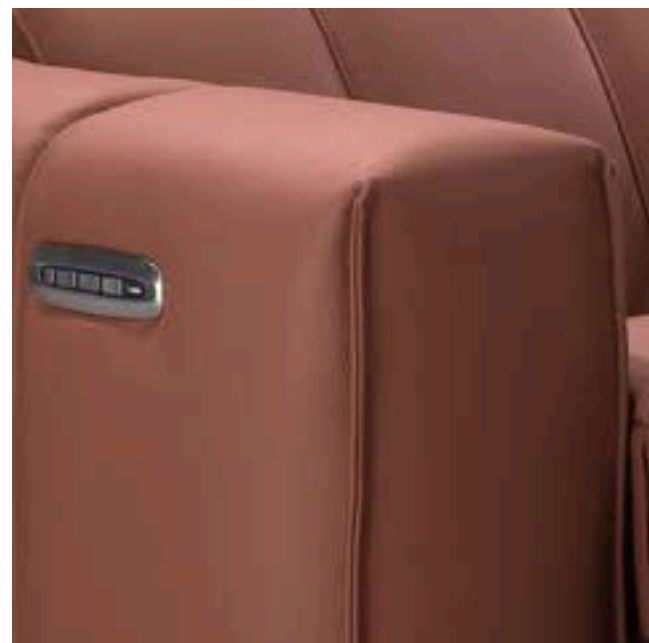

Model: AW2111

3 Motor Recliner | Adjustable Lumbar Support

Material Options: Full Leather | Techno Leather

- 3 Seater : 2825x 1090 x 700 (mm)
- 2 Seater : 2040 x 1090 x 770 (mm)
- Arm Chair : 1170 x 1090 x 770 (mm)