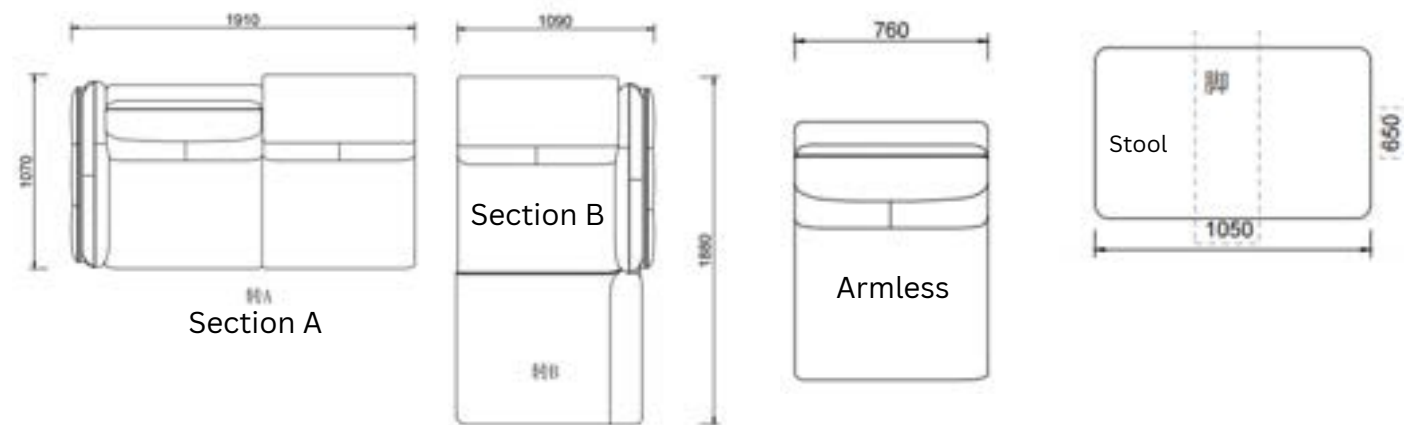

Model: A1914

Head Rest Adjuster / Modular System

Material : Full Leather

Section A : 1910 x 1070 x 700 (mm)
Section B : 1090 x 1880 x 700 (mm)
Armless: 760 x 1070 x 700 (mm)
Foot Stool : 1050 x 650 420 (mm)